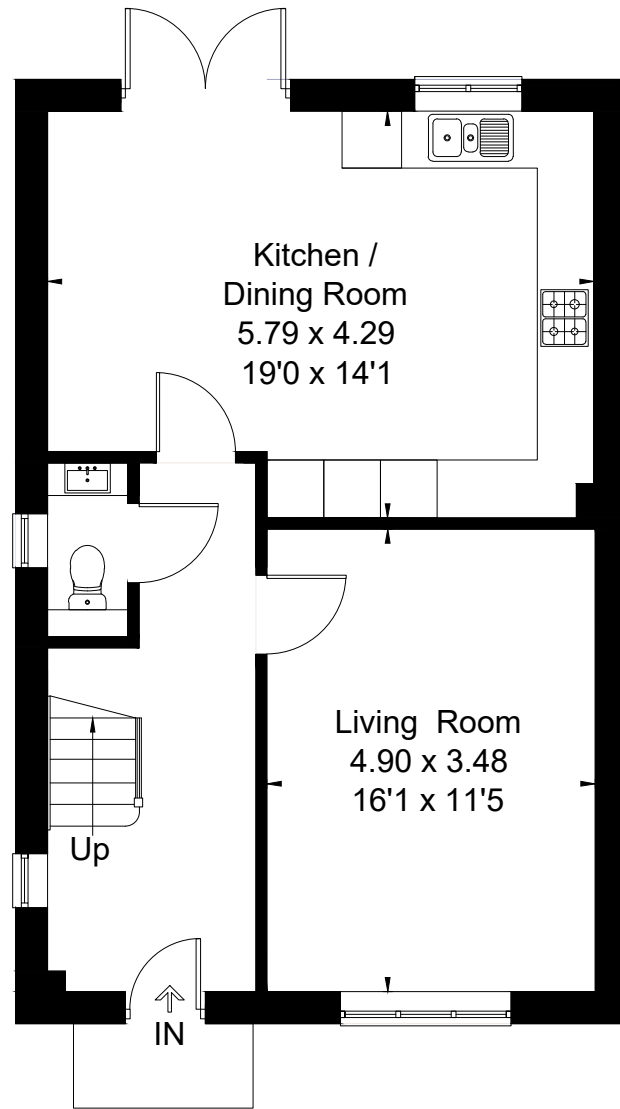

Approximate Floor Area = 107 sq m / 1152 sq ft

## The Addington

Ground Floor

First Floor

\* Wardrobes are indicative only - speak to your sales advisor