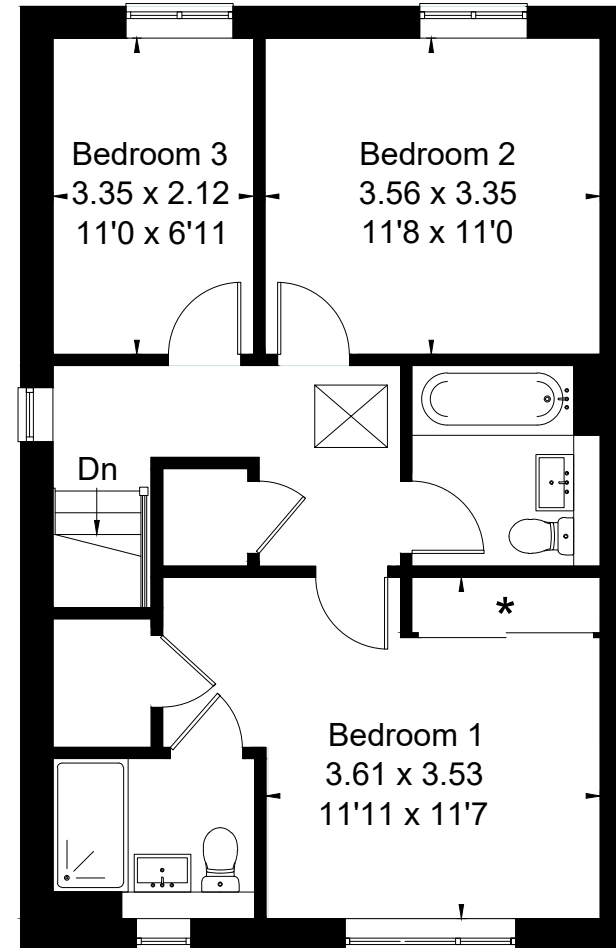

Approximate Floor Area = 107 sq m / 1152 sq ft

## The Addington

Ground Floor

First Floor

\* Wardrobes are indicative only - speak to your sales advisor