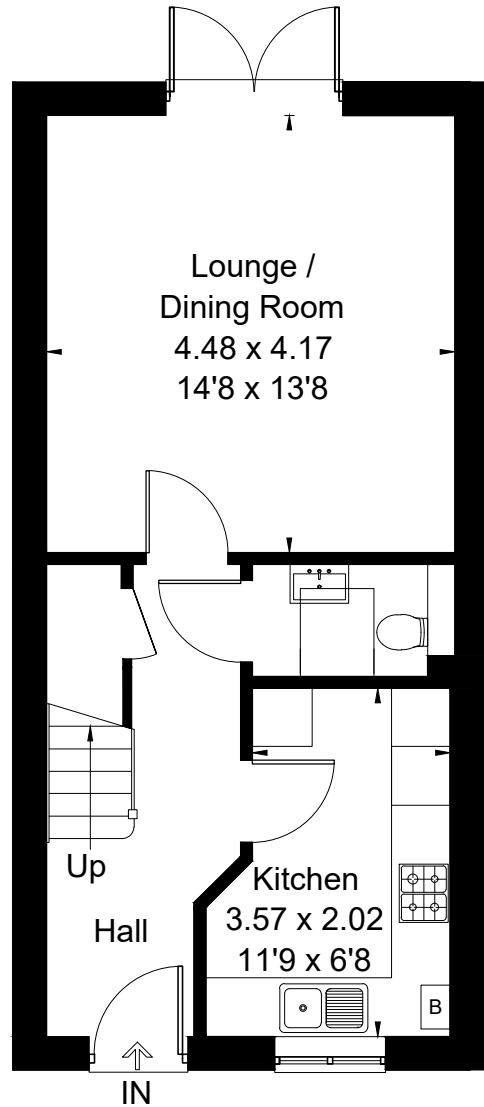

Approximate Floor Area = 79.1 sq m / 851 sq ft

The Badminton

Ground Floor

First Floor

* Wardrobes are indicative only - speak to your sales advisor