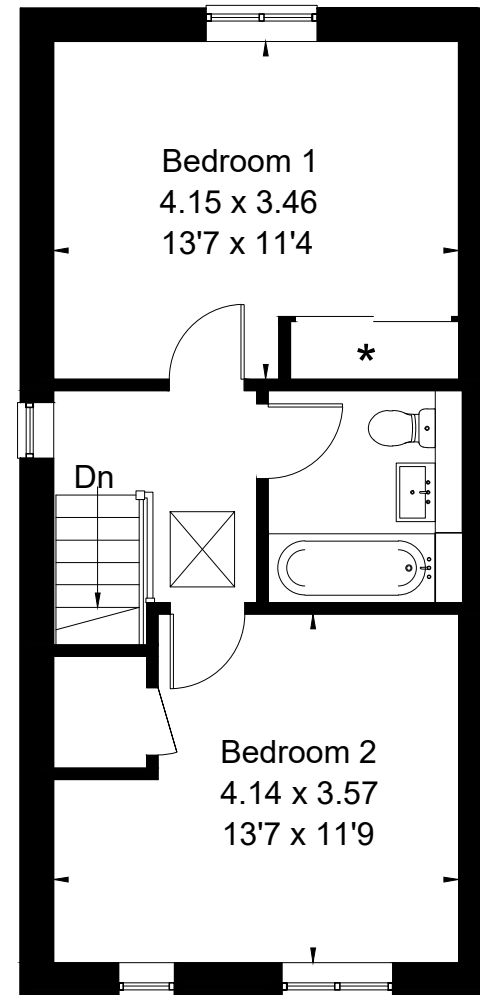

Approximate Floor Area = 79.1 sq m / 851 sq ft

The Badminton

Ground Floor

First Floor

* Wardrobes are indicative only - speak to your sales advisor