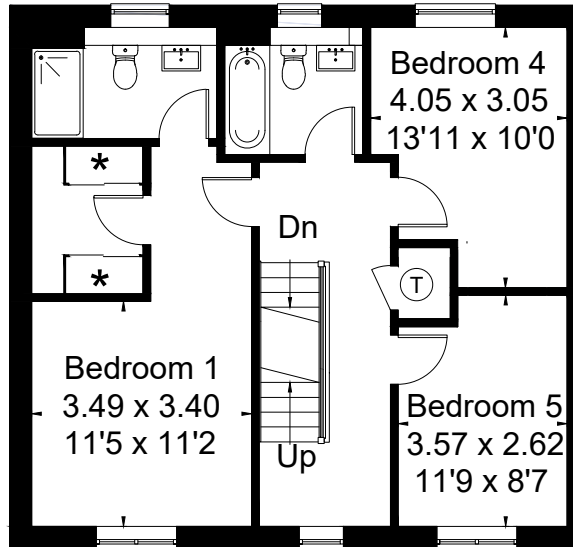

Approximate Floor Area = 171.1 sq m / 1842 sq ft

The Henley

Ground Floor

First Floor

Second Floor

* Wardrobes are indicative only - speak to your sales advisor