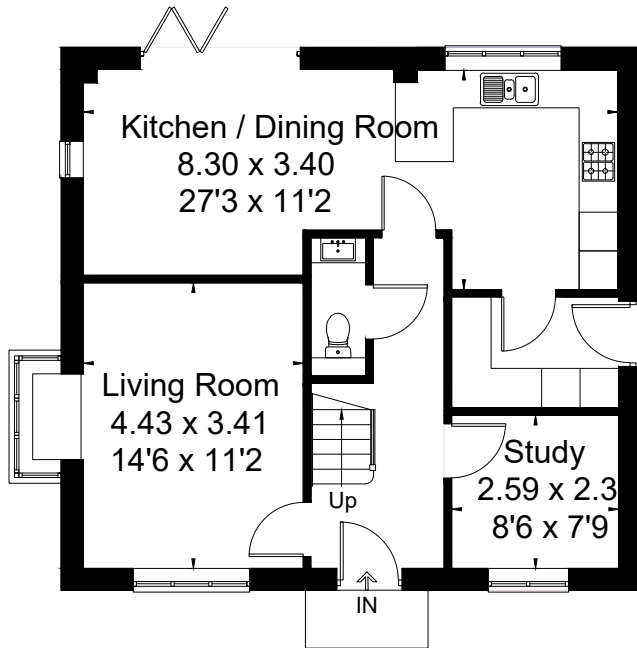

Approximate Floor Area = 171.1 sq m / 1842 sq ft

The Henley

Ground Floor

First Floor

Second Floor

* Wardrobes are indicative only - speak to your sales advisor