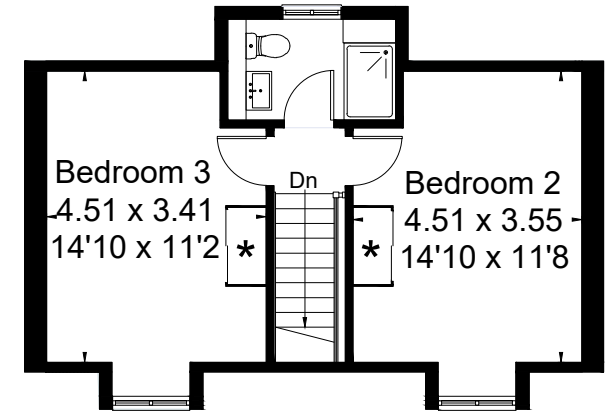

Approximate Floor Area = 171.1 sq m / 1842 sq ft

The Henley

Ground Floor

First Floor

Second Floor

* Wardrobes are indicative only - speak to your sales advisor