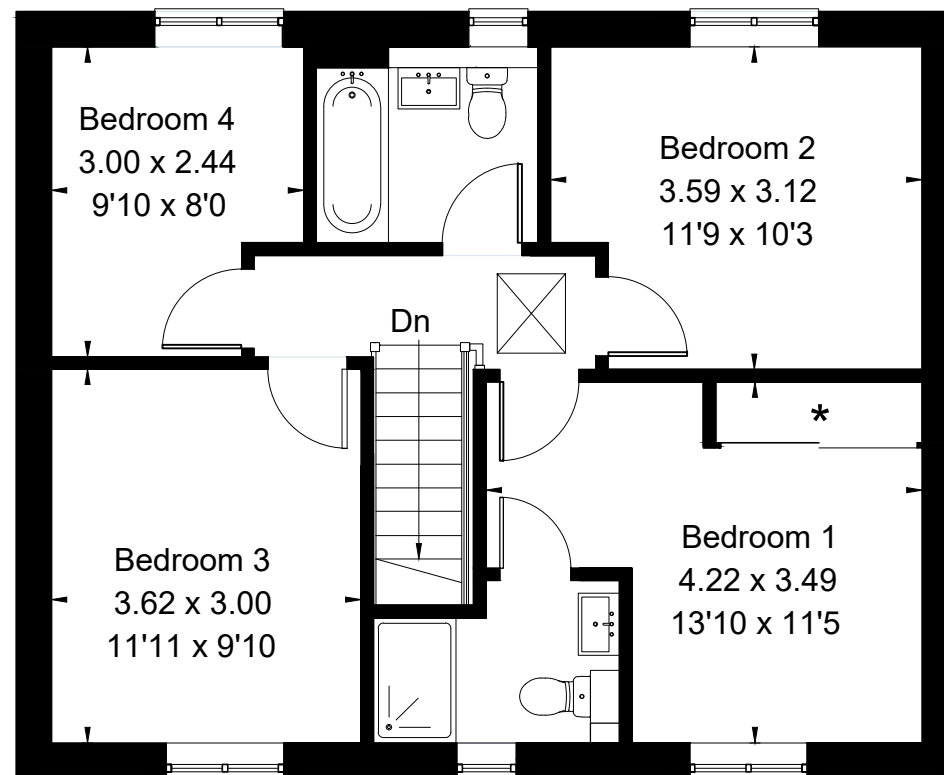

Approximate Floor Area = 114.4 sq m / 1231 sq ft

The Parwood

Ground Floor

First Floor

* Wardrobes are indicative only - speak to your sales advisor