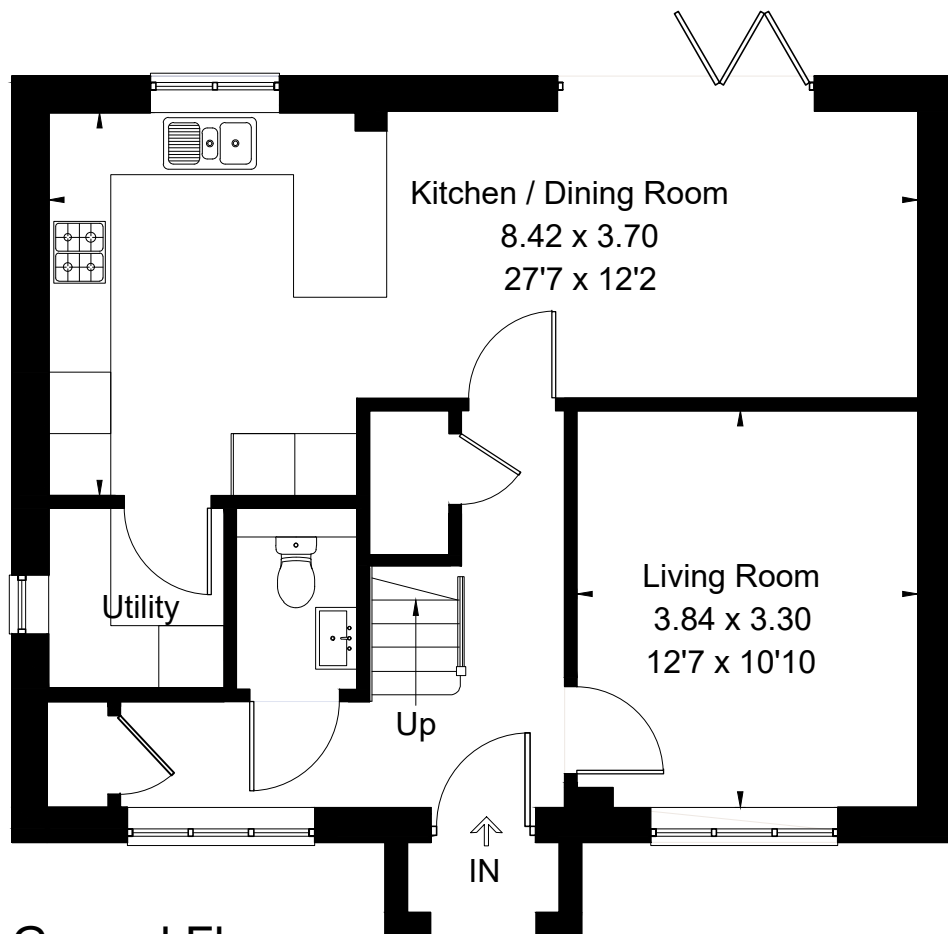

Approximate Floor Area = 114.4 sq m / 1231 sq ft

The Parwood

Ground Floor

First Floor

* Wardrobes are indicative only - speak to your sales advisor