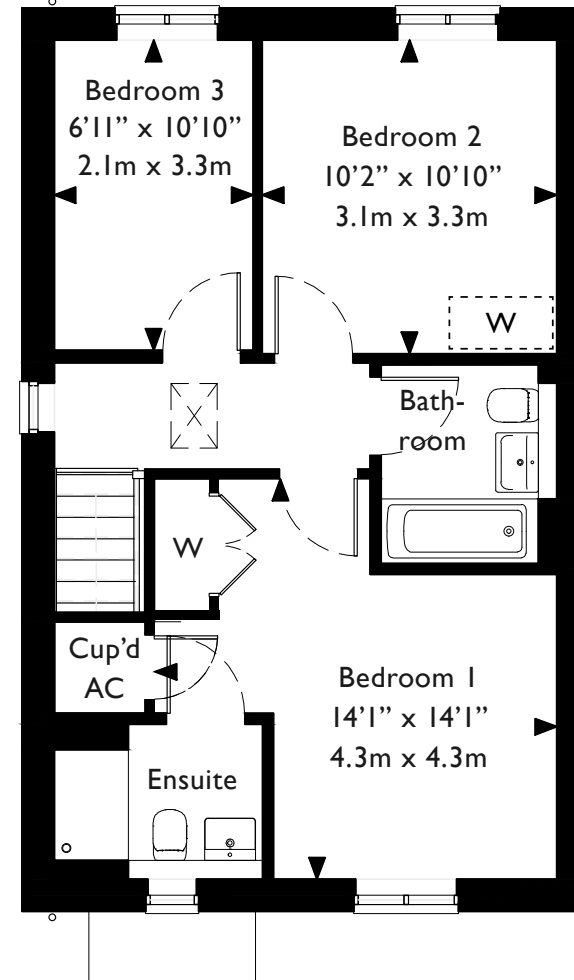

# Hickstead

3 Bedroom Home

1062.4 sq ft (98.7 sq m)

GROUND FLOOR\*

FIRST FLOOR\*

\* Dimensions are approximate and may vary. [W] Denotes space for optional wardrobe.