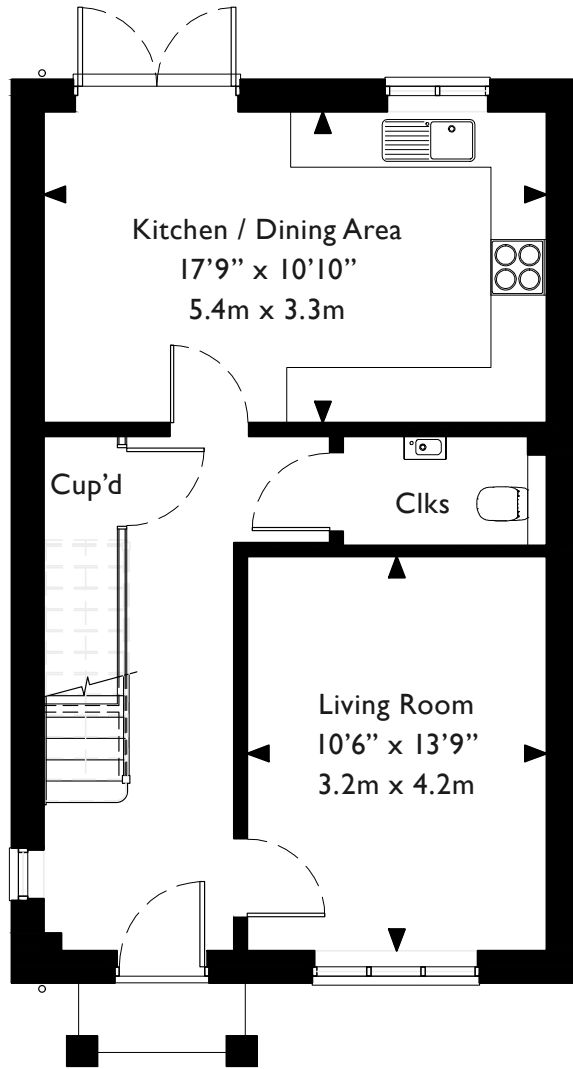

# Hickstead

3 Bedroom Home

1062.4 sq ft (98.7 sq m)

GROUND FLOOR\*

FIRST FLOOR\*

\* Dimensions are approximate and may vary. [W] Denotes space for optional wardrobe.