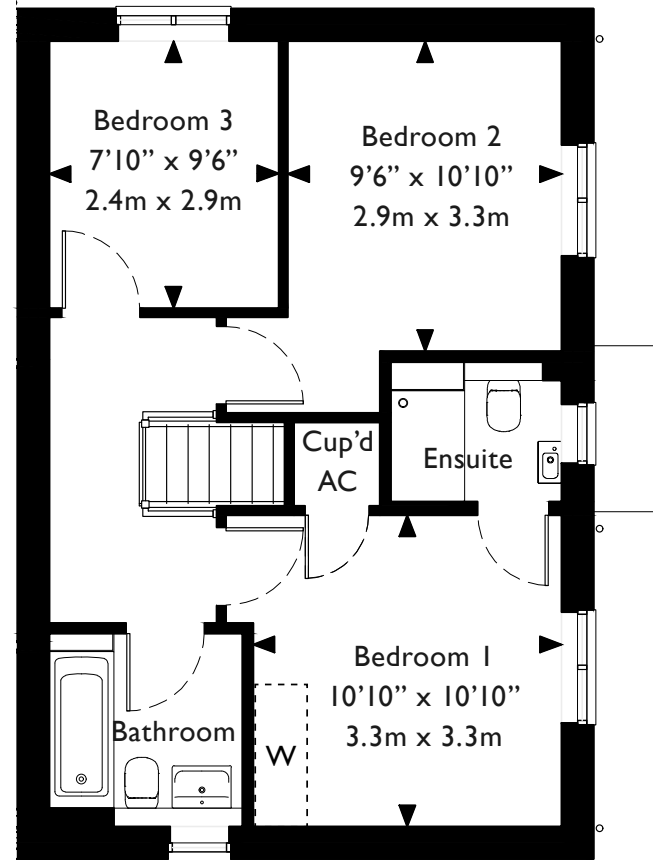

Richmond

3 Bedroom Home
1017 sq ft (94.5 sq m)

GROUND FLOOR*

FIRST FLOOR*

* Dimensions are approximate and may vary. [W] Denotes space for optional wardrobe.