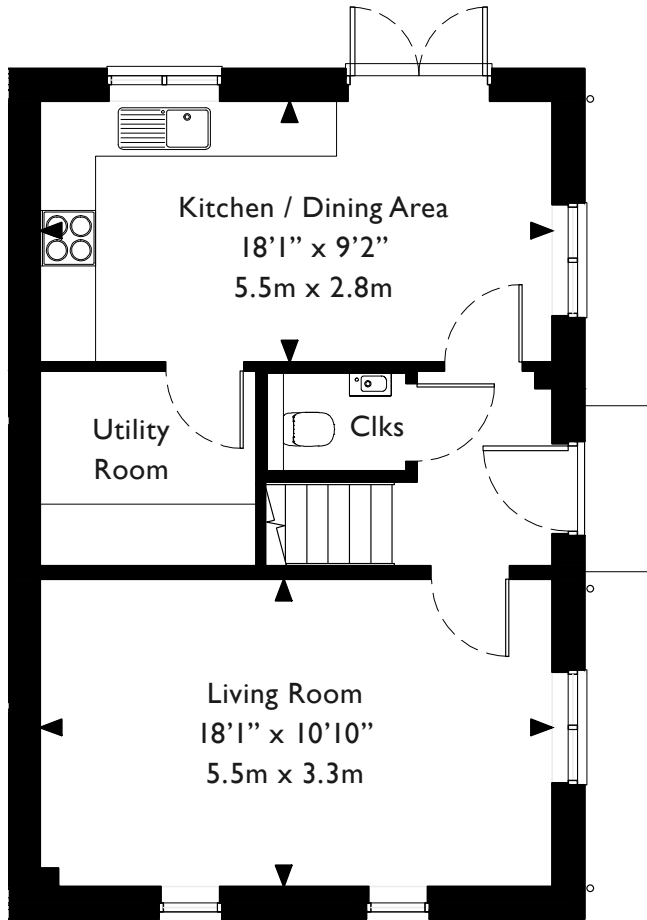

Richmond

3 Bedroom Home
1017 sq ft (94.5 sq m)

GROUND FLOOR*

FIRST FLOOR*

* Dimensions are approximate and may vary. [W] Denotes space for optional wardrobe.